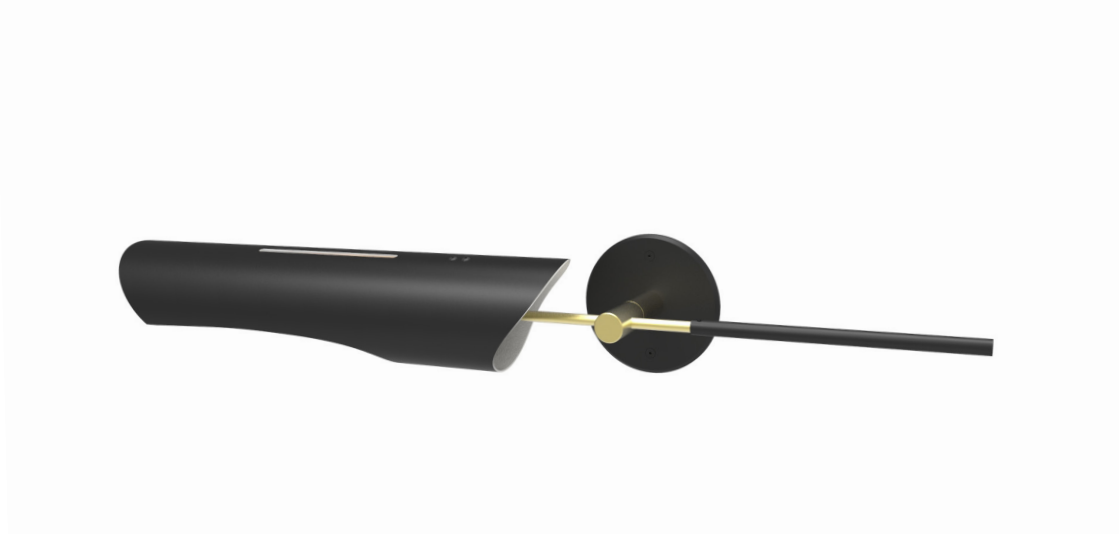

No. 222

Description

The Torroja Sconce features two arms on opposing sides affixed to a powder coated steel wall mount. A single shade is balanced upright with a counterweight. The shade swivels 320° to cast light directionally.

Materials

Shade: Powder coated aluminum
 Wall mount: Powder coated steel
 Hardware: Plated brass
 Arm: Plated steel
 Counterweight: Powder coated steel

Mount & Shade Color

- Black Satin (ivory satin interior)
- Ivory Satin (ivory satin interior)
- White Satin (white satin interior)

No. 222

Single Horizontally Wall Mounted

Single Flush Mount Ceiling Mounted

No. 224

Description

The Torroja Sconce features two arms on opposing sides affixed to a powder coated steel wall mount. The shades swivel 320° to cast light directionally.