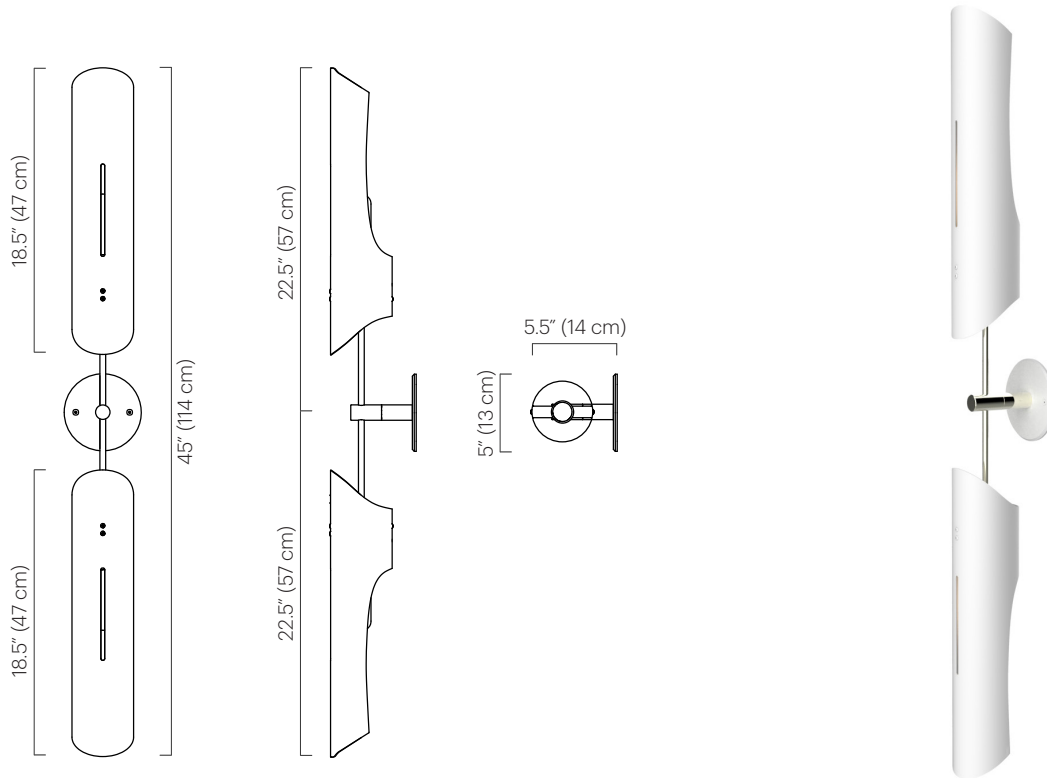

No. 222

Description

The Torroja Sconce features two arms on opposing sides affixed to a powder coated steel wall mount. A single shade is balanced upright with a counterweight. The shade swivels 320° to cast light directionally.

Wattage

60 watts max

Weight

7lb (3.2 kg)

Remarks

UL Listed.
 Hardwired is standard.
 Indoor use and dry locations only.
 Wall mount consistent with shade color.
 Counterweights are black.

Dimensions

5.5" D x 5" W x 32" H
 (14 D x 13 W x 81 cm H)
 Wall mount diameter: 5" (13 cm)
 Shade: 4" Ø x 18.5" L
 (10 Ø x 47 cm L)

No. 222

Single Horizontally Wall Mounted

Single Flush Mount Ceiling Mounted

No. 224

Description

The Torroja Sconce features two arms on opposing sides affixed to a powder coated steel wall mount. The shades swivel 320° to cast light directionally.

Wattage

120 watts max

Weight

7lb (3.2 kg)

Remarks

UL Listed.
 Hardwired is standard.
 Indoor use and dry locations only.
 Wall mount consistent with shade color.
 Counterweights are black.

Dimensions

5.5" D x 5" W x 45" H
 (14 D x 13 W x 114 cm H)
 Wall mount diameter: 5" (13 cm)
 Shade: 4" Ø x 18.5" L
 (10 Ø x 47 cm L)