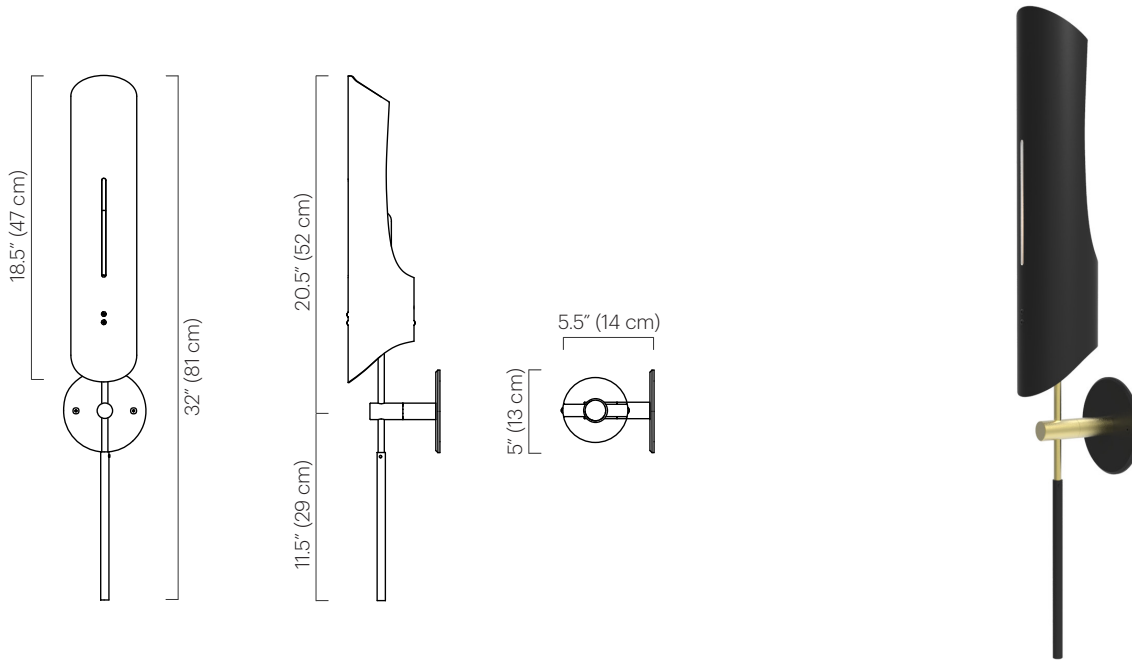

No. 222

Description

The Torroja Sconce features two arms on opposing sides affixed to a powder coated steel wall mount. A single shade is balanced upright with a counterweight. The shade swivels 320° to cast light directionally.

Wattage

60 watts max

Weight

7lb (3.2 kg)

Remarks

UL Listed.
 Hardwired is standard.
 Indoor use and dry locations only.
 Wall mount consistent with shade color.
 Counterweights are black.

Dimensions

5.5" D x 5" W x 32" H
 (14 D x 13 W x 81 cm H)
 Wall mount diameter: 5" (13 cm)
 Shade: 4" Ø x 18.5" L
 (10 Ø x 47 cm L)

No. 222

Single Horizontally Wall Mounted

Single Flush Mount Ceiling Mounted

No. 224

Description

The Torroja Sconce features two arms on opposing sides affixed to a powder coated steel wall mount. The shades swivel 320° to cast light directionally.

Wattage

120 watts max

Weight

7lb (3.2 kg)

Remarks

UL Listed.
 Hardwired is standard.
 Indoor use and dry locations only.
 Wall mount consistent with shade color.
 Counterweights are black.

Dimensions

5.5" D x 5" W x 45" H
 (14 D x 13 W x 114 cm H)
 Wall mount diameter: 5" (13 cm)
 Shade: 4" Ø x 18.5" L
 (10 Ø x 47 cm L)