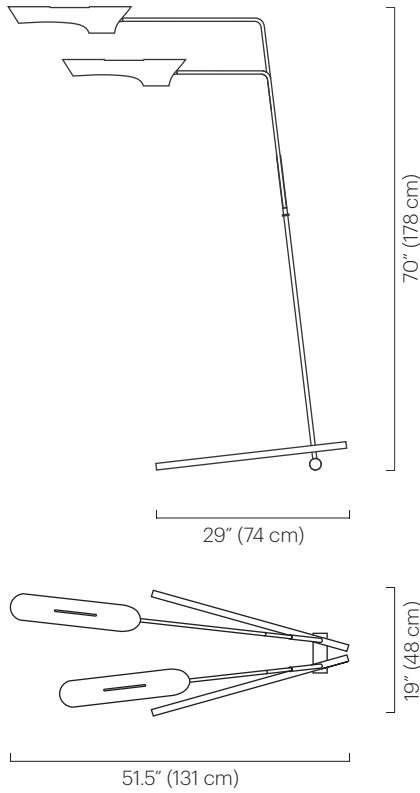

No. 309

Description

The Torroja Standing Lamp features a plated steel frame with two arms that extend over the base. Powder coated aluminum shades rotate 320° to cast light directionally.

Materials

Shades: Powder coated aluminum
 Frame: Plated steel

Shade Color

- Black Satin (ivory satin interior)
- Ivory Satin (ivory satin interior)
- White Satin (white satin interior)

Custom colors available.

Finish

- Polished Nickel

Lamping

120V: (2)T10 tubular incandescent bulbs medium base 40W max
 220-240V: (2)E27 base (tubular 32mm suggested) 40W max
 Note: Bulbs not included.
 Halogen bulbs not recommended.

Wattage

80 watts max

Weight

30 lbs (13.6 kg)

Remarks

UL listed.
 Dimmer switch located on cord.
 Arm height is not adjustable.
 Cord color is black; length approx. 10 feet.
 Indoor use and dry locations only.

Dimensions

Base: 19" W x 29" D
 (48 W x 74 cm D)
 70" H x 51.5" D
 (178 H x 131 cm D)
 Shade: 4" Ø x 18.5" L
 (10 Ø x 47 cm L)