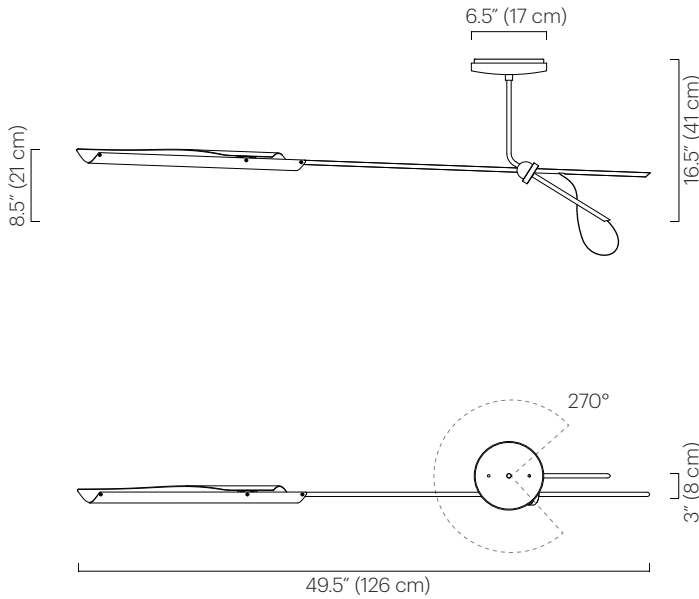

No. 438

Description

The OTTO Loop Pendant is a lower profile version of our OTTO One Arm fixture featuring a single cantilevered arm. The OTTO shade contains a dimmable LED source and rotates 300° to cast light directionally. The fixture can rotate 270° from the canopy.

Materials

Shade: Powder coated aluminum
 Ceiling mount: Powder coated aluminum and steel.
 Frame: Plated brass
 Drop: Plated brass
 Hardware: Plated and polished brass

Shade Color

- Black Satin (ivory satin interior)
- Grey Gloss (ivory satin interior)
- Ivory Satin (ivory satin interior)
- White Satin (white satin interior)

Weight

5 lbs (2.3 kg)

Remarks

Fixed drop not adjustable on site.
 Arm length is fixed.
 Not for use on sloped ceilings.
 Black exterior electrical cord is standard.
 Hardware finish consistent with frame finish.
 Ceiling mount consistent with shade color.
 Additional weight support recommended for junction box installation.
 Indoor use and dry locations only.

Dimensions

49.5" L x 16.5" H x 3" W
 (126 L x 41 H x 8 cm W)
 Canopy mount: 6.5" Ø x 1.25" H
 (17 Ø x 3 cm H)
 Shade: 1.5" Ø x 20" L
 (4 Ø x 51 cm L)