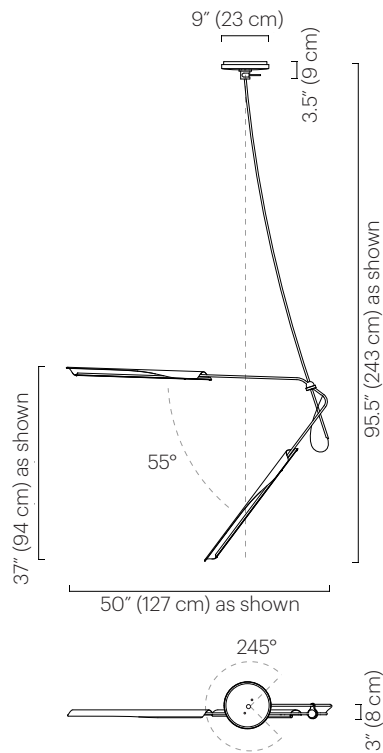

No. 447

Description

The OTTO V features one bent arm with an OTTO shade on each end. The naturally occurring arc of the drop will vary depending on the length. Fixture is balanced by design; arm angles are not adjustable. The OTTO shades contain a dimmable LED source and rotate 300° to cast light directionally. The fixture can rotate 245° from the canopy.

24V / 22 watts

Weight

5 lbs (2.3 kg)

Remarks

Specify drop length.
 Fixed drop not adjustable on site.
 Arm length is fixed.
 Not for use on sloped ceilings.
 Black exterior electrical cord is standard.

Remarks continued

3" D x 50" W x 37" H
 (8 D x 127 W x 94 cm H)
 Canopy mount: 9" Ø x 3.5" H
 (23 Ø x 9 cm H)
 Shade: 1.5" Ø x 28" L
 (4 Ø x 71 cm L)
 Min overall height: 42.5" (108 cm)
 Max overall height: 131.5" (334 cm)