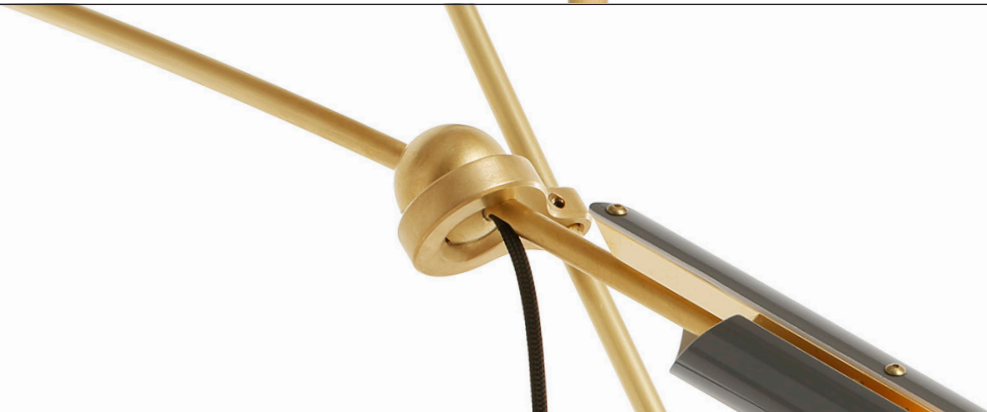

No. 447

Description

The OTTO V features one bent arm with an OTTO shade on each end. The naturally occurring arc of the drop will vary depending on the length. Fixture is balanced by design; arm angles are not adjustable. The OTTO shades contain a dimmable LED source and rotate 300° to cast light directionally. The fixture can rotate 245° from the canopy.

Materials

Shade: Powder coated aluminum
 Ceiling mount: Powder coated and plated aluminum
 Frame: Plated brass
 Drop: Plated brass
 Hardware: Plated and polished brass

Shade Color

- Black Satin (ivory satin interior)
- Grey Gloss (ivory satin interior)
- Ivory Satin (ivory satin interior)
- White Satin (white satin interior)

24V / 22 watts

Weight

5 lbs (2.3 kg)

Remarks

Specify drop length.
 Fixed drop not adjustable on site.
 Arm length is fixed.
 Not for use on sloped ceilings.
 Black exterior electrical cord is standard.

Remarks continued

OTTO V Pendant

OVERALL DROP DIAGRAM

No. 447

David Weeks Studio

STOREFRONT
1818 Atlantic Ave.
Brooklyn, NY 11233
212 966 3433

info@DavidWeeksStudio.com
www.DavidWeeksStudio.com

Canopy

Ball & Bracket