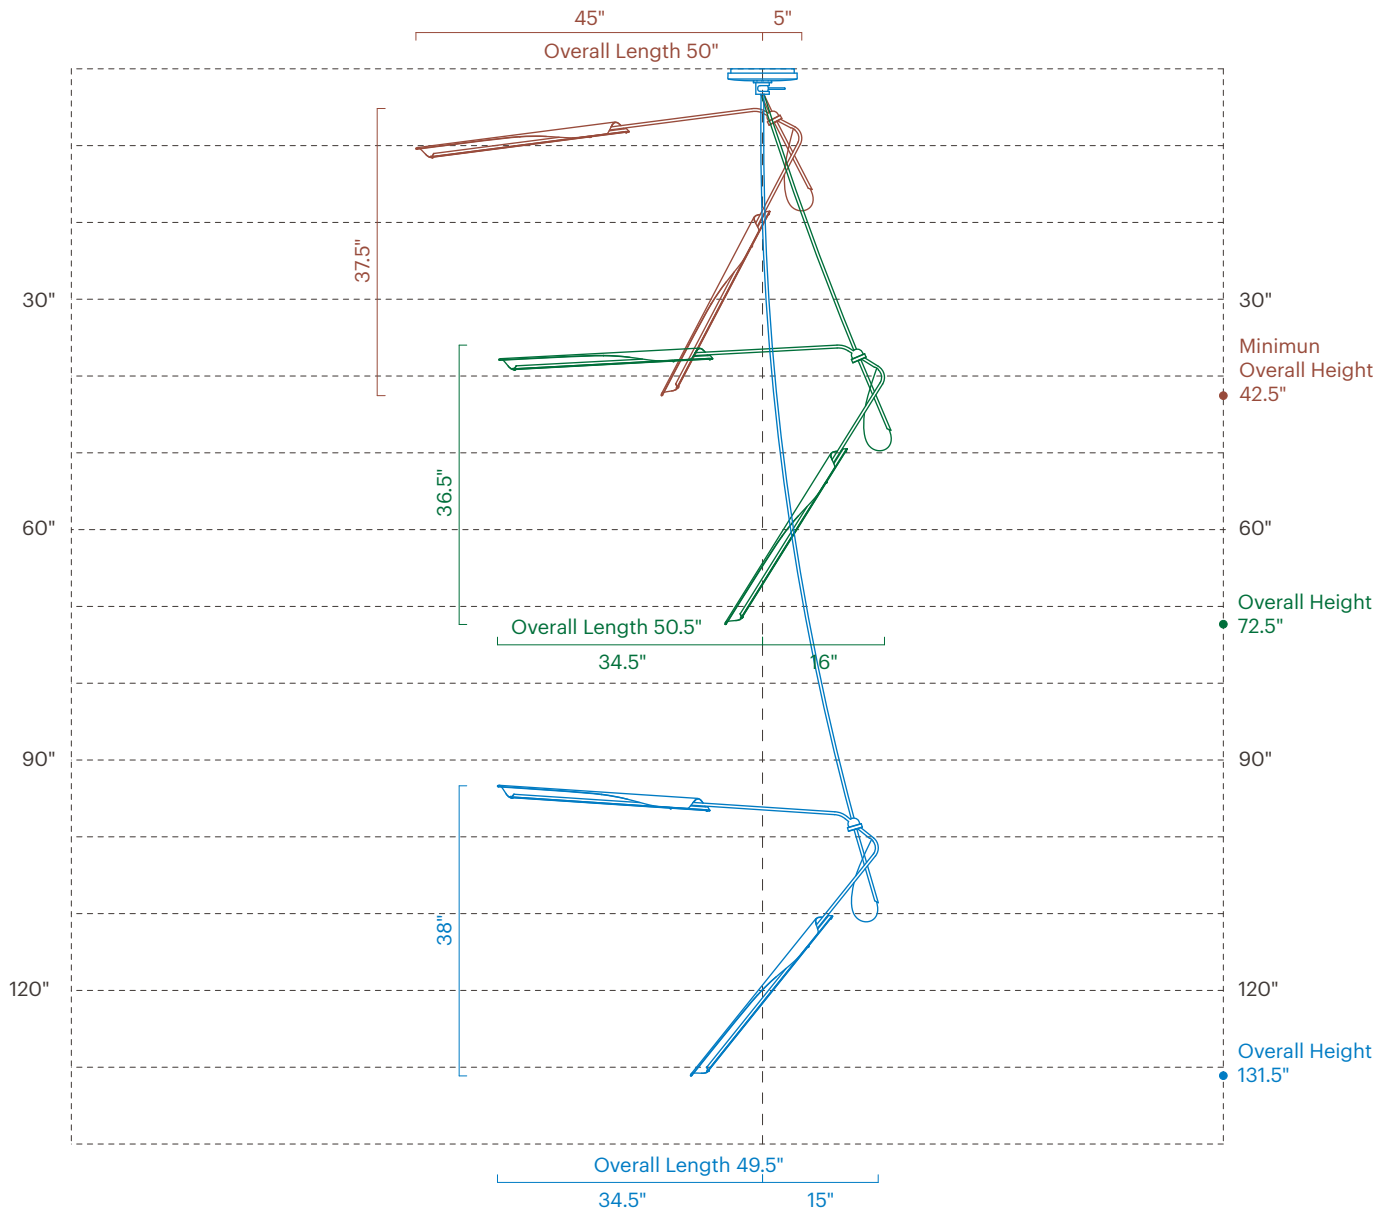

OTTO V Pendant

OVERALL DROP DIAGRAM

No. 447

David Weeks Studio

STOREFRONT
1818 Atlantic Ave.
Brooklyn, NY 11233
212 966 3433

info@DavidWeeksStudio.com
www.DavidWeeksStudio.com