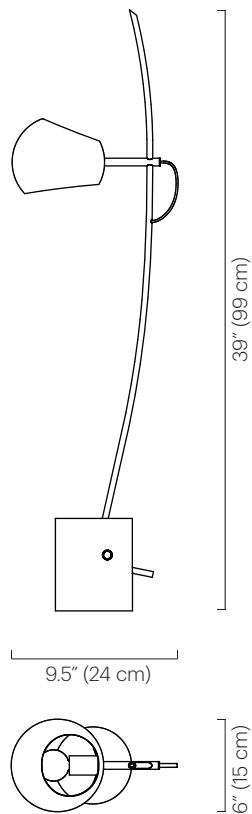

### Description

The Fenta Desk Lamp features a cylindrical cement cast base. The hand formed brass arm is secured by a wooden dowel. The Boi shade has two openings casting light both up and down.

### Materials

Shade: Powder coated steel  
 Frame: Plated brass  
 Base: Cement  
 Dowel: Hardwood

### Remarks

UL listed.  
 On/Off switch located on cord.  
 Cord color is black;  
 length approx. 7 feet.  
 Fixed shade does not swivel.  
 Indoor use and dry locations only.

### Dimensions

9.5" D x 6" W x 39" H  
 (24 D x 15 W x 99 cm H)  
 Base: 5" Ø x 6" H  
 (13 Ø x 15 cm H)  
 Shade: 6" Ø x 5.5" H  
 (15 Ø x 14 cm H)