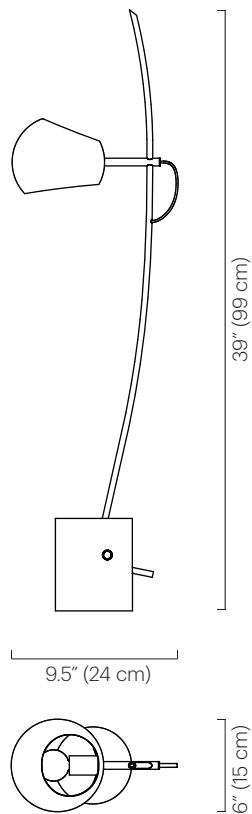

No. 121

Description

The Fenta Desk Lamp features a cylindrical cement cast base. The hand formed brass arm is secured by a wooden dowel. The Boi shade has two openings casting light both up and down.

Materials

Shade: Powder coated steel
 Frame: Plated brass
 Base: Cement
 Dowel: Hardwood

Shade Color

- Black Satin (ivory satin interior)
- Grey Gloss (grey gloss interior)
- Ivory Satin (ivory satin interior)
- White Satin (white satin interior)

Wattage

60 watts max

Weight

10 lbs (4.5 kg)

Remarks

UL listed.
 On/Off switch located on cord.
 Cord color is black;
 length approx. 7 feet.
 Fixed shade does not swivel.
 Indoor use and dry locations only.

Dimensions

9.5" D x 6" W x 39" H
 (24 D x 15 W x 99 cm H)
 Base: 5" Ø x 6" H
 (13 Ø x 15 cm H)
 Shade: 6" Ø x 5.5" H
 (15 Ø x 14 cm H)