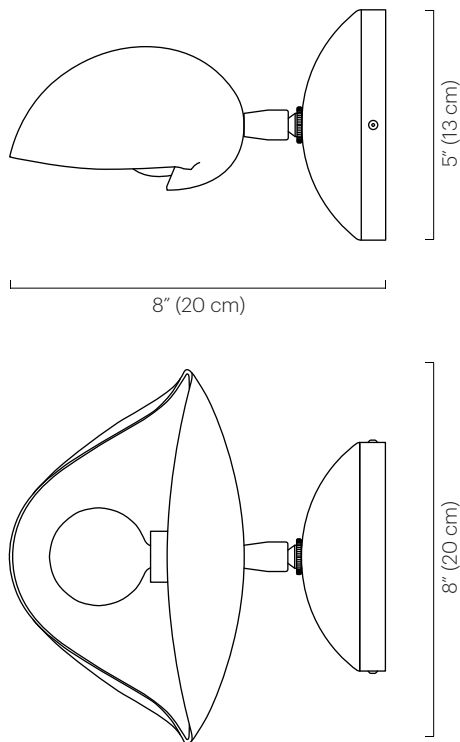

No. 206

Description

Featuring a hand-formed Shell shade, the Shell Sconce rotates 320 degrees to cast light directionally.

Materials

Shade: Powder coated aluminum
Wall mount: Powder coated steel
Hardware: Plated brass

Custom finishes available.

Lamping

120V: G16.5 globe bulb
candelabra base 40W max
220-240V: E14 base golf ball
40W max
Note: Bulbs not included.
Halogen bulbs not recommended.

Wattage

40 watts max

Weight

5 lb (2.3 kg)

Remarks

UL listed.
Hardwired is standard.
Custom cord & plug available;
length approx 6'.
Custom switch available on
wall mount.
Indoor use and dry locations only.
Shade shape may vary slightly.

Dimensions

8" D x 4.5" H x 8" W
(20 D x 11 H x 20 cm W)
Wall mount diameter: 5" (13 cm)
Shade (approx.): 3.5" H x 9" W x 6" D
(9 H x 23 x 15 cm D)