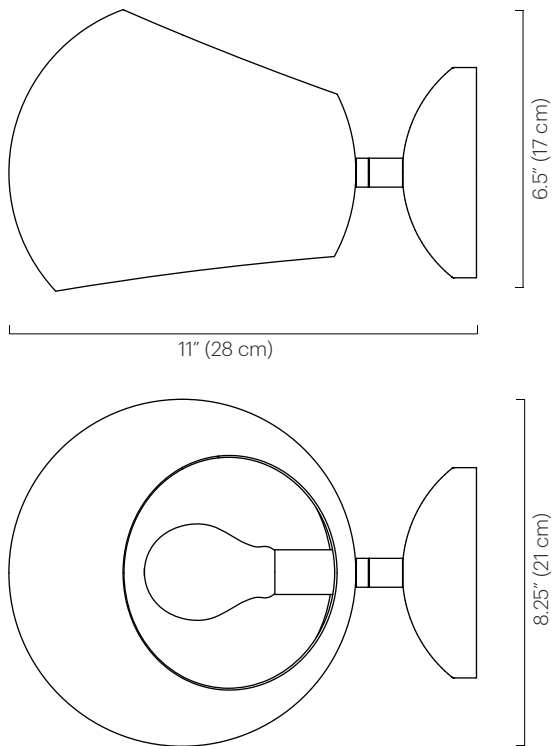

Dimensions

9" D x 6" W x 5" H
 (23 D x 16 W x 13 cm H)
 Wall mount diameter: 5" (13 cm)
 Shade: 6" Ø x 5.5" H
 (15 Ø x 14 cm H)

No. 214

Description

Featuring a large Boi shade with openings at both the top and the bottom, the Big Boi Sconce allows light to flow through the entirety of the fixture. The shade rotates 320° to cast light directionally.

Dimensions

11" D x 8.25" W x 6.5" H
(28 D x 21 W x 17 cm H)
Wall mount diameter: 5" (13 cm)
Shade: 8.25" Ø x 6.5" H
(21 Ø x 17 cm H)

No. 209

Description

Featuring a small Boi shade with openings at both the top and the bottom, the Boi Sconce allows light to flow through the entirety of the fixture. The shade rotates 320° to cast light directionally.

Remarks

UL listed.
Hardwired is standard.
Indoor use and dry locations only.

Dimensions

11" D x 8.25" W x 6.5" H
(28 D x 21 W x 17 cm H)
Wall mount diameter: 5" (13 cm)
Shade: 8.25" Ø x 6.5" H
(21 Ø x 17 cm H)