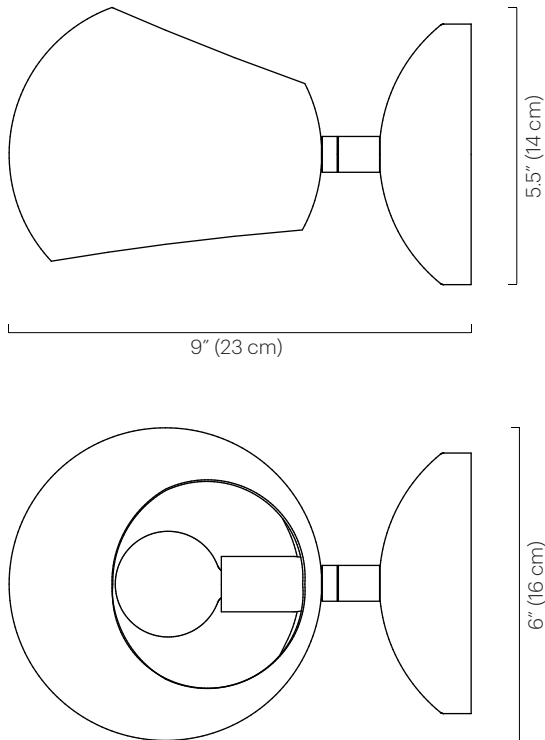

No. 209

Description

Featuring a small Boi shade with openings at both the top and the bottom, the Boi Sconce allows light to flow through the entirety of the fixture. The shade rotates 320° to cast light directionally.

Dimensions

9" D x 6" W x 5" H
 (23 D x 16 W x 13 cm H)
 Wall mount diameter: 5" (13 cm)
 Shade: 6" Ø x 5.5" H
 (15 Ø x 14 cm H)

No. 214

Description

Featuring a large Boi shade with openings at both the top and the bottom, the Big Boi Sconce allows light to flow through the entirety of the fixture. The shade rotates 320° to cast light directionally.

Dimensions

11" D x 8.25" W x 6.5" H
(28 D x 21 W x 17 cm H)
Wall mount diameter: 5" (13 cm)
Shade: 8.25" Ø x 6.5" H
(21 Ø x 17 cm H)

No. 209

Description

Featuring a small Boi shade with openings at both the top and the bottom, the Boi Sconce allows light to flow through the entirety of the fixture. The shade rotates 320° to cast light directionally.