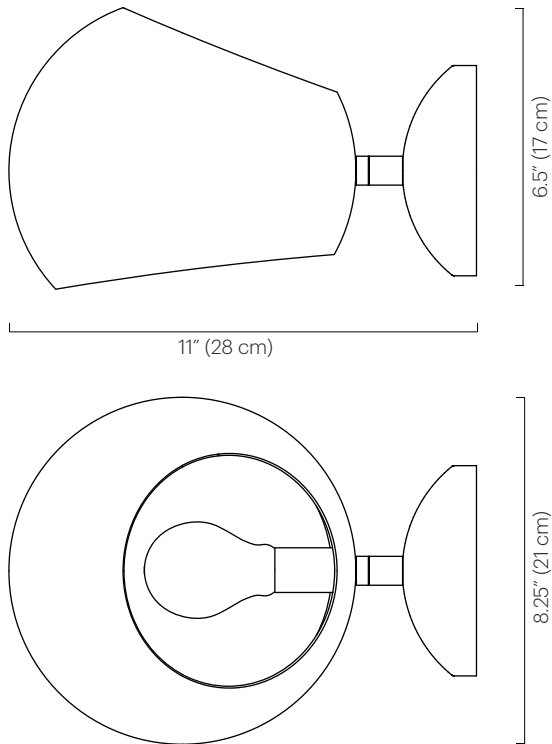

Dimensions

9" D x 6" W x 5" H
 (23 D x 16 W x 13 cm H)
 Wall mount diameter: 5" (13 cm)
 Shade: 6" Ø x 5.5" H
 (15 Ø x 14 cm H)

No. 214

Description

Featuring a large Boi shade with openings at both the top and the bottom, the Big Boi Sconce allows light to flow through the entirety of the fixture. The shade rotates 320° to cast light directionally.

Dimensions

11" D x 8.25" W x 6.5" H
(28 D x 21 W x 17 cm H)
Wall mount diameter: 5" (13 cm)
Shade: 8.25" Ø x 6.5" H
(21 Ø x 17 cm H)

No. 209

Description

Featuring a small Boi shade with openings at both the top and the bottom, the Boi Sconce allows light to flow through the entirety of the fixture. The shade rotates 320° to cast light directionally.

Remarks

UL listed.
Hardwired is standard.
Indoor use and dry locations only.

Dimensions

11" D x 8.25" W x 6.5" H
(28 D x 21 W x 17 cm H)
Wall mount diameter: 5" (13 cm)
Shade: 8.25" Ø x 6.5" H
(21 Ø x 17 cm H)