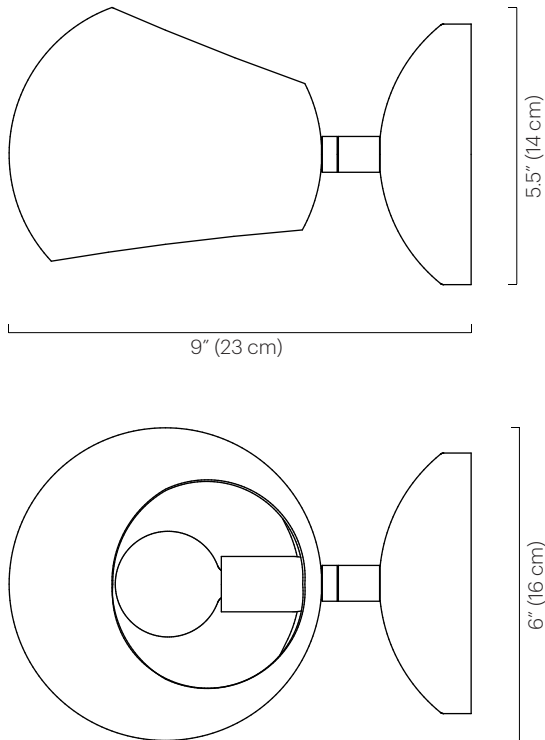

Dimensions

9" D x 6" W x 5" H
 (23 D x 16 W x 13 cm H)
 Wall mount diameter: 5" (13 cm)
 Shade: 6" Ø x 5.5" H
 (15 Ø x 14 cm H)

No. 214

Description

Featuring a large Boi shade with openings at both the top and the bottom, the Big Boi Sconce allows light to flow through the entirety of the fixture. The shade rotates 320° to cast light directionally.

Dimensions

11" D x 8.25" W x 6.5" H
(28 D x 21 W x 17 cm H)
Wall mount diameter: 5" (13 cm)
Shade: 8.25" Ø x 6.5" H
(21 Ø x 17 cm H)

No. 209

Description

Featuring a small Boi shade with openings at both the top and the bottom, the Boi Sconce allows light to flow through the entirety of the fixture. The shade rotates 320° to cast light directionally.

Remarks

UL listed.
Hardwired is standard.
Indoor use and dry locations only.

Dimensions

11" D x 8.25" W x 6.5" H
(28 D x 21 W x 17 cm H)
Wall mount diameter: 5" (13 cm)
Shade: 8.25" Ø x 6.5" H
(21 Ø x 17 cm H)