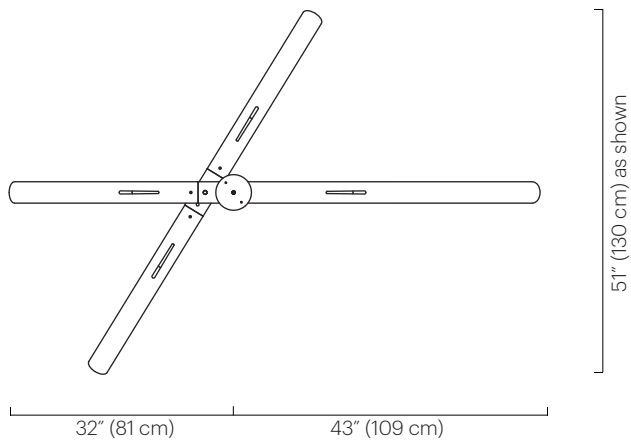

No. 430

Description

The Hennen Mobile is a balanced fixture comprised of two offset tiers with a total of three short and one long shade that can be set to cast light up or down. Tiers scissor open when installed and arrangement is adjustable on site.

Materials

Shades: Powder coated aluminum
Frame: Plated steel & aluminum
Ceiling mount: Powder coated steel
Drop: Plated steel

Shade Color

○ White Gloss (white gloss interior)

Finish

● Polished Nickel

Lamping

120V: (4)T10 incandescent tubular medium base 60W max
Note: Bulbs not included.
Halogen bulbs not recommended.

Tala T38 LED Bulb

(Available per request)
110-120V~
6W / 420 lm/ 3000K
T38, E26
3.7" L x 4.7" ø
ETL

Wattage

240 watts max

Weight

15 lbs (6.8 kg)

Remarks

Ceiling mount consistent with shade color.
Additional weight support recommended for junction box installation.
Indoor use and dry locations only.

Dimensions

Upper tier: 75" (191 cm)
Lower tier: 59" (150 cm)
Ceiling mount diameter: 5" (13 cm)
Minimum overall height: 14.5" (37 cm)
Long shade: 3" ø x 42" L (8 ø x 107 cm L)
Short shade: 3" ø x 26.5" L (8 ø x 67 cm L)