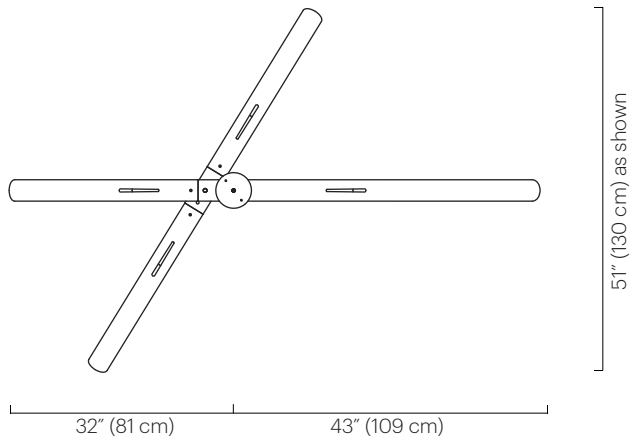

No. 430

**Description**

The Hennen Mobile is a balanced fixture comprised of two offset tiers with a total of three short and one long shade that can be set to cast light up or down. Tiers scissor open when installed and arrangement is adjustable on site.

**Tala T38 LED Bulb**

(Available per request)  
 110-120V~/ 6W/ 420 lm/ 3000K  
 T38, E26  
 3.7" L x 4.7" ø  
 ETL

**Wattage**

240 watts max

**Weight**

15 lbs (6.8 kg)

**Remarks**

Specify drop length.  
 Fixed drop not adjustable on site.  
 Tier lengths cannot be customized.  
 Ceiling mount consistent with shade color.  
 Additional weight support recommended for junction box installation.  
 Indoor use and dry locations only.

**Dimensions**

Upper tier: 75" (191 cm)  
 Lower tier: 59" (150 cm)  
 Ceiling mount diameter: 5" (13 cm)  
 Minimum overall height: 14.5" (37 cm)  
 Long shade: 3" Ø x 42" L (8 Ø x 107 cm L)  
 Short shade: 3" Ø x 26.5" L (8 Ø x 67 cm L)