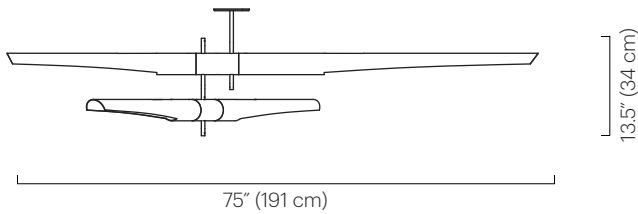

No. 430

Description

The Hennen Mobile is a balanced fixture comprised of two offset tiers with a total of three short and one long shade that can be set to cast light up or down. Tiers scissor open when installed and arrangement is adjustable on site.

Materials

Shades: Powder coated aluminum
Frame: Plated steel & aluminum
Ceiling mount: Powder coated steel
Drop: Plated steel

Shade Color

○ White Gloss (white gloss interior)

Finish

● Polished Nickel

Lamping

120V: (4)T10 incandescent tubular medium base 60W max
Note: Bulbs not included.
Halogen bulbs not recommended.

Tala T38 LED Bulb

(Available per request)
110-120V~
6W / 420 lm/ 3000K
T38, E26
3.7" L x 4.7" ø
ETL

Wattage

240 watts max

Weight

15 lbs (6.8 kg)

Remarks

Ceiling mount consistent with shade color.
Additional weight support recommended for junction box installation.
Indoor use and dry locations only.

Dimensions

Upper tier: 75" (191 cm)
Lower tier: 59" (150 cm)
Ceiling mount diameter: 5" (13 cm)
Minimum overall height: 14.5" (37 cm)
Long shade: 3" ø x 42" L (8 ø x 107 cm L)
Short shade: 3" ø x 26.5" L (8 ø x 67 cm L)