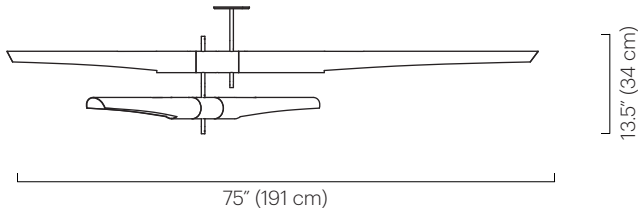

No. 430

**Description**

The Hennen Mobile is a balanced fixture comprised of two offset tiers with a total of three short and one long shade that can be set to cast light up or down. Tiers scissor open when installed and arrangement is adjustable on site.

**Tala T38 LED Bulb**

(Available per request)  
 110-120V~/ 6W/ 420 lm/ 3000K  
 T38, E26  
 3.7" L x 4.7" ø  
 ETL

**Wattage**

240 watts max

**Weight**

15 lbs (6.8 kg)

**Remarks**

Specify drop length.  
 Fixed drop not adjustable on site.  
 Tier lengths cannot be customized.  
 Ceiling mount consistent with shade color.  
 Additional weight support recommended for junction box installation.  
 Indoor use and dry locations only.

**Dimensions**

Upper tier: 75" (191 cm)  
 Lower tier: 59" (150 cm)  
 Ceiling mount diameter: 5" (13 cm)  
 Minimum overall height: 14.5" (37 cm)  
 Long shade: 3" Ø x 42" L (8 Ø x 107 cm L)  
 Short shade: 3" Ø x 26.5" L (8 Ø x 67 cm L)