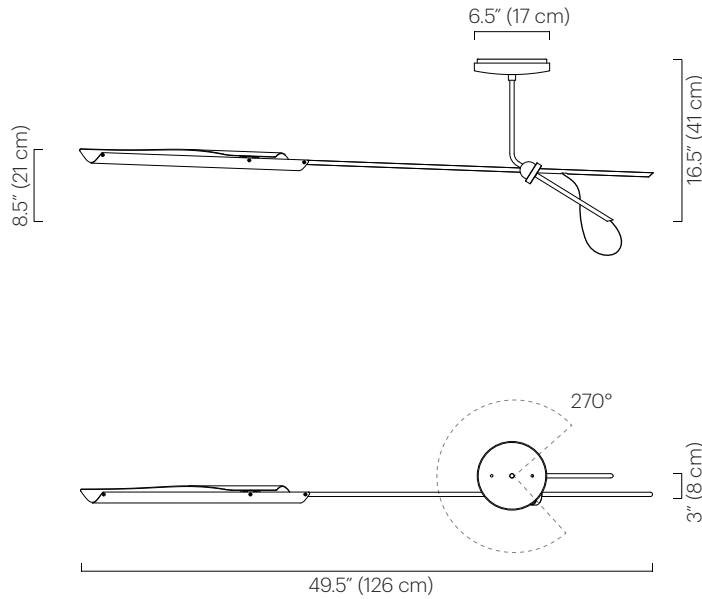

No. 438

Description

The OTTO Loop Pendant is a lower profile version of our OTTO One Arm fixture featuring a single cantilevered arm. The OTTO shade contains a dimmable LED source and rotates 300° to cast light directionally. The fixture can rotate 270° from the canopy.

Materials

Shade: Powder coated aluminum
 Ceiling mount: Powder coated aluminum and steel.
 Frame: Plated brass
 Drop: Plated brass
 Hardware: Plated and polished brass

Shade Color

- Black Satin (ivory satin interior)
- Grey Gloss (ivory satin interior)
- Ivory Satin (ivory satin interior)
- White Satin (white satin interior)

Weight

5 lbs (2.3 kg)

Remarks

Drop height is set at 16.5" (41 cm). Fixed drop not adjustable on site. Arm length fixed. Not for use on sloped ceilings. Black exterior electrical cord is standard. Hardware finish consistent with frame finish. Ceiling mount consistent with shade color. Additional weight support recommended for junction box installation. Indoor use and dry locations only.

Dimensions

49.5" L x 16.5" H x 3" W
 (126 L x 41 H x 8 cm W)
 Canopy mount: 6.5" Ø x 1.25" H
 (17 Ø x 3 cm H)
 Shade: 1.5" Ø x 20" L
 (4 Ø x 51 cm L)