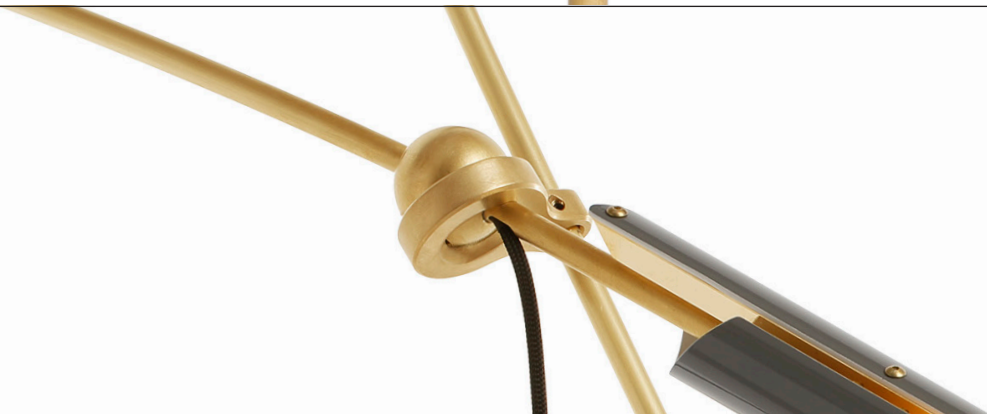

Ball & Bracket