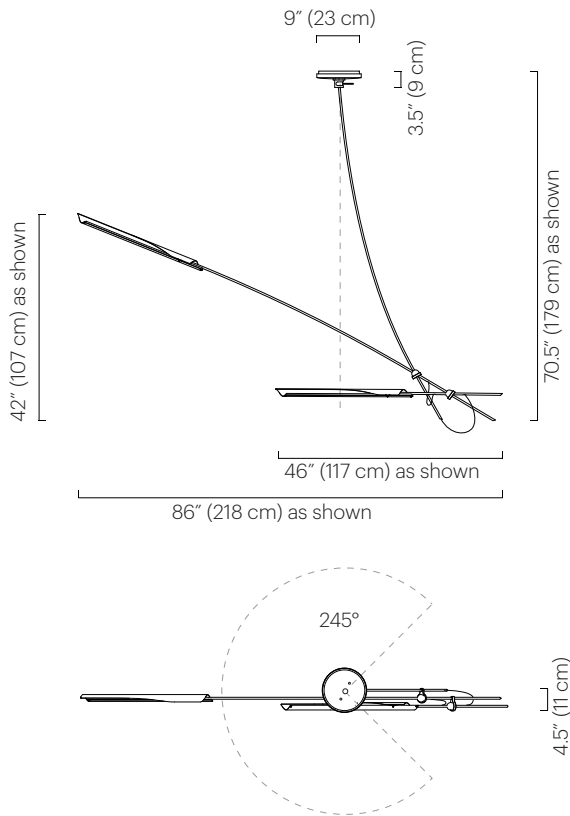

OTTO Two Arm Pendant

TECHNICAL SPECIFICATIONS

No. 444

Description

The OTTO Two Arm features two arms extending from a drop. The naturally occurring arcs of the fixture will vary depending on the length of the drop. The OTTO shade contains a dimmable LED source and rotates 300° to cast light directionally. The fixture can rotate 245° from the canopy.

24V / 22 watts

Weight

5 lbs (2.3 kg)

Remarks

Specify drop length.
 Fixed drop not adjustable on site.
 Arm length is fixed.
 Not for use on sloped ceilings.
 Black exterior electrical cord is standard.

Remarks continued

4.5" D x 86" W x 42" H
 (11 D x 218 W x 107 cm H)
 Canopy mount: 9" Ø x 3.5" H
 (23 Ø x 9 cm H)
 Shades: 1.5" Ø x 28" L
 (4 Ø x 71 cm L)
 Min overall height: 34.5" (88 cm)
 Max overall height: 132.5" (336.5 cm)