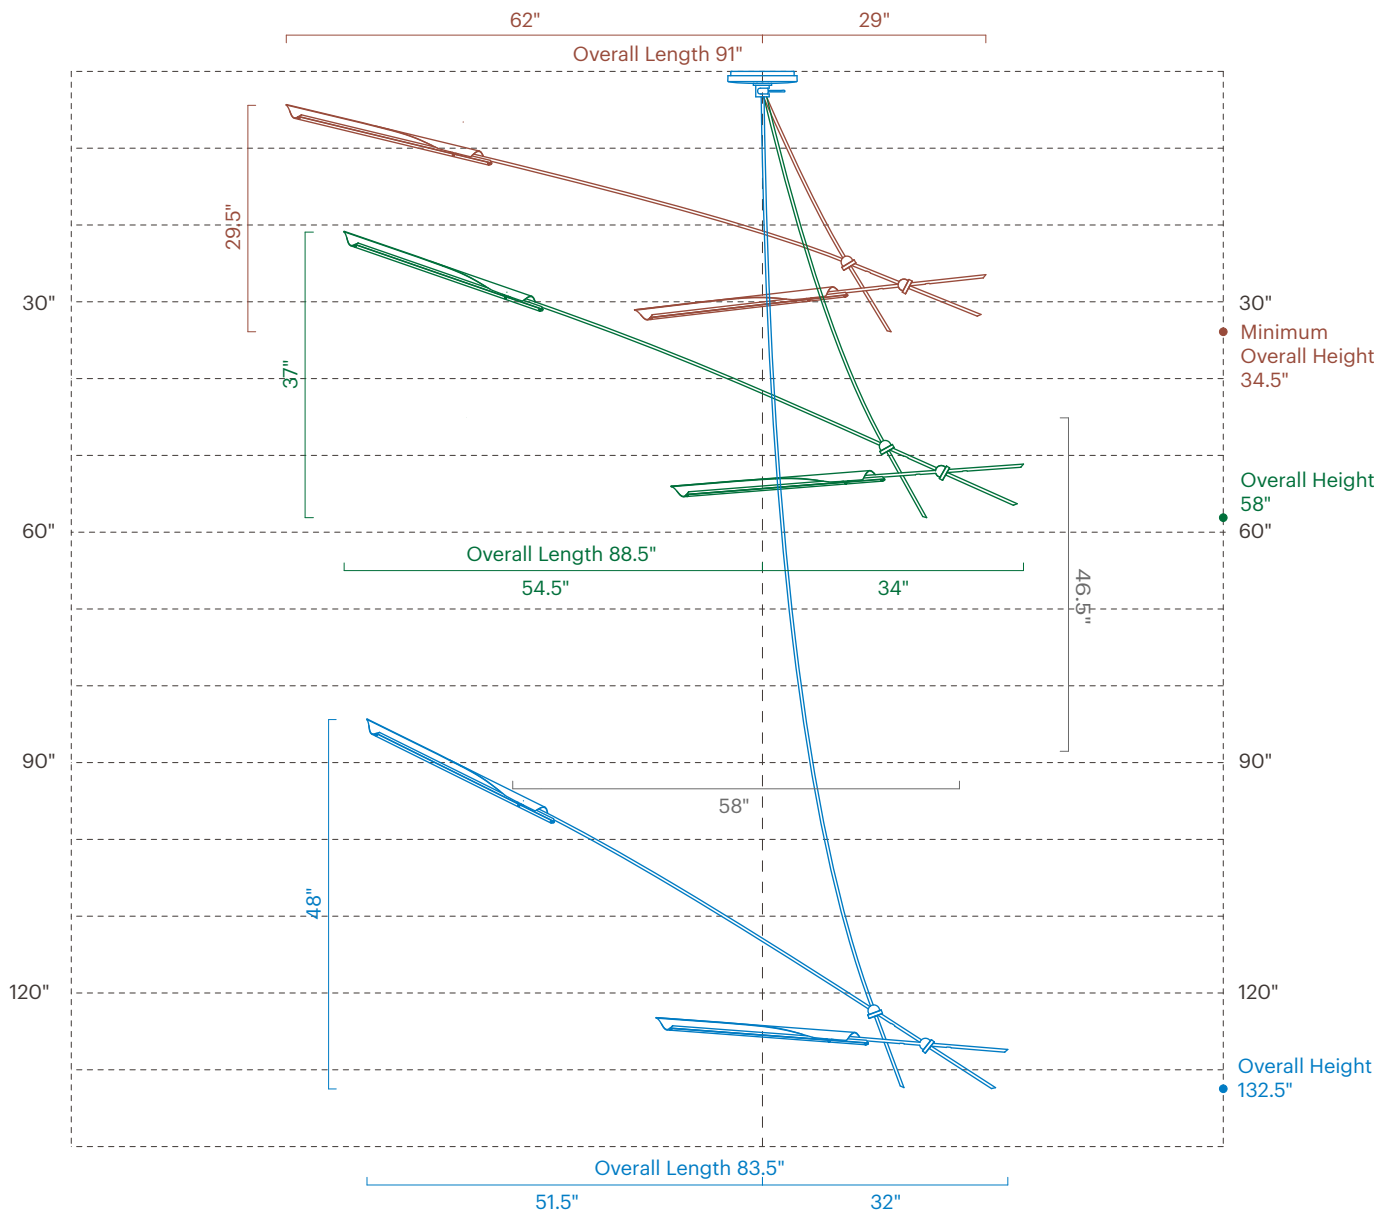

OTTO Two Arm Pendant

OVERALL DROP DIAGRAM

No. 444

**David
Weeks
Studio**

STUDIO
281 Park Ave
Brooklyn, NY 11205
212 966 3433

info@DavidWeeksStudio.com
www.DavidWeeksStudio.com