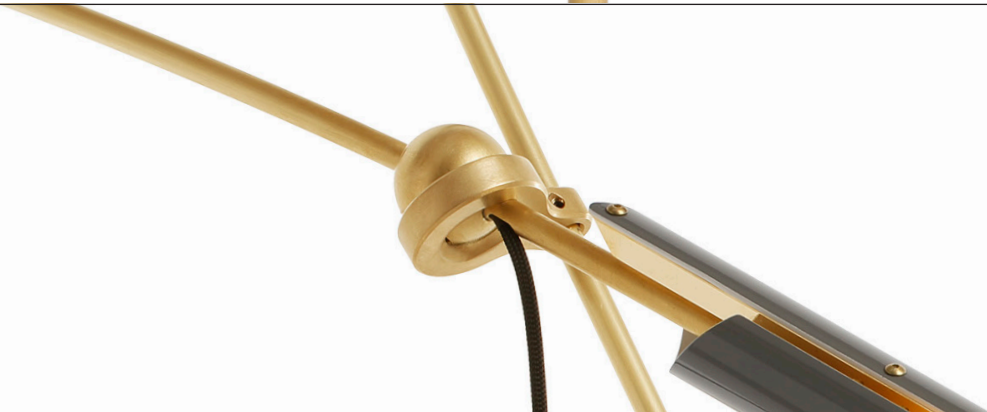

### Description

The OTTO V features one bent arm with an OTTO shade on each end. The naturally occurring arc of the drop will vary depending on the length. Fixture is balanced by design; arm angles are not adjustable. The OTTO shades contain a dimmable LED source and rotate 300° to cast light directionally. The fixture can rotate 245° from the canopy.

### Materials

Shade: Powder coated aluminum  
 Ceiling mount: Powder coated and plated aluminum  
 Frame: Plated brass  
 Drop: Plated brass  
 Hardware: Plated and polished brass

# OTTO V Pendant

OVERALL DROP DIAGRAM

No. 447

**David  
Weeks  
Studio**

**STUDIO**  
281 Park Ave  
Brooklyn, NY 11205  
212 966 3433

info@DavidWeeksStudio.com  
www.DavidWeeksStudio.com

Canopy

Ball & Bracket