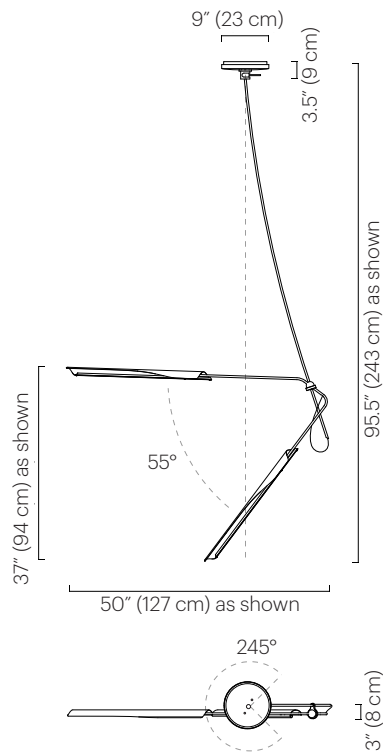

### Description

The OTTO V features one bent arm with an OTTO shade on each end. The naturally occurring arc of the drop will vary depending on the length. Fixture is balanced by design; arm angles are not adjustable. The OTTO shades contain a dimmable LED source and rotate 300° to cast light directionally. The fixture can rotate 245° from the canopy.

### Weight

5 lbs (2.3 kg)

### Dimensions

3" D x 50" W x 37" H  
 (8 D x 127 W x 94 cm H)  
 Canopy mount: 9" Ø x 3.5" H  
 (23 Ø x 9 cm H)  
 Shade: 1.5" Ø x 28" L  
 (4 Ø x 71 cm L)  
 Min overall height: 42.5" (108 cm)  
 Max overall height: 131.5" (334 cm)