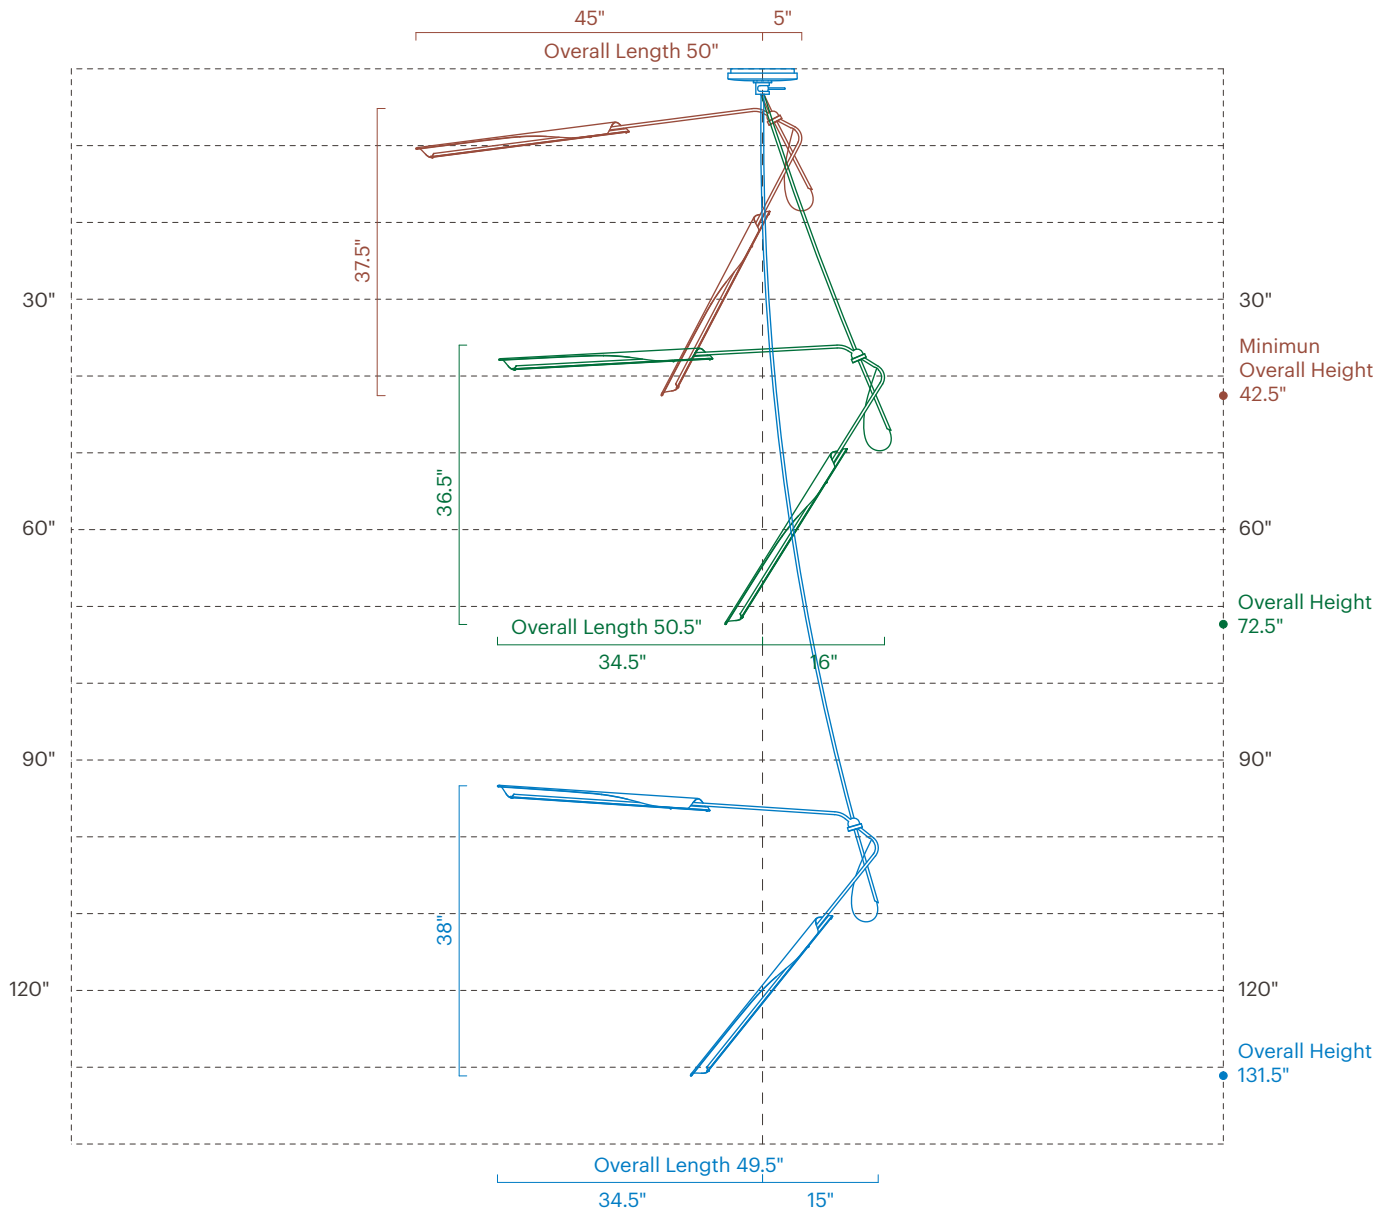

### Description

The OTTO V features one bent arm with an OTTO shade on each end. The naturally occurring arc of the drop will vary depending on the length. Fixture is balanced by design; arm angles are not adjustable. The OTTO shades contain a dimmable LED source and rotate 300° to cast light directionally. The fixture can rotate 245° from the canopy.

### Dimensions

3" D x 50" W x 37" H  
 (8 D x 127 W x 94 cm H)  
 Canopy mount: 9" Ø x 3.5" H  
 (23 Ø x 9 cm H)  
 Shade: 1.5" Ø x 28" L  
 (4 Ø x 71 cm L)  
 Min overall height: 42.5" (108 cm)  
 Max overall height: 131.5" (334 cm)

# OTTO V Pendant

OVERALL DROP DIAGRAM

No. 447

**David  
Weeks  
Studio**

**STUDIO**  
281 Park Ave  
Brooklyn, NY 11205  
212 966 3433

info@DavidWeeksStudio.com  
www.DavidWeeksStudio.com

Canopy

Ball & Bracket